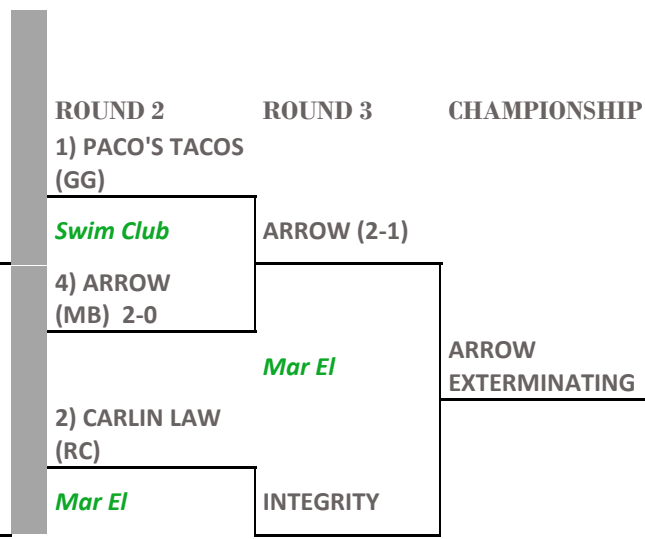

American League

Eastern Division	W	L	PCT	GB	DIV	vs AL	vs NL	STREAK	RUNS SCORED	RUNS AGAINST
xy 10- Tuscanyrose (Schefkind) (1)	15	7	0.68		4-2	9-5	6-2	W1	232	208
9 - Golds Gym (Mesmer) (4)	12	10	0.55	3	5-1	7-7	5-3	W2	258	232
11- LawCash (Younger) (5)	10	12	0.46	5	1-5	7-7	3-5	L2	233	214
12- Video Website Group (Feldman) (8)	8	13	0.38	7	2-4	5-8	3-5	L1	187	270

Western Division	W	L	PCT	GB	DIV	vs AL	vs NL	STREAK	RUNS SCORED	RUNS AGAINST
x 16- Bagel World (Lapine) (2)	14	8	0.64		3-3	8-6	6-2	L1	265	223
13- Pizza & Pasta Factory (Randell) (3)	12	9	0.57	2	4-2	8-5	4-4	W1	232	217
14- Elite Fitness (Sarcona) (6)	10	12	0.46	4	2-4	4-10	6-2	W2	229	210
15- CK Sports (Harris) (7)	9	13	0.41	5	3-3	7-7	2-6	L1	233	244

2010 PLAYOFFS

NATIONAL LEAGUE

ROUND 1

1) PACO'S TACOS (GG)
17-5

Swim Club
8) BOUNCE U (SO) 5-17

3) INTEGRITY ADVISORS (MS) 12-10

Union Hill - LEFT

PACO'S TACOS (2-0)

INTEGRITY ADVISORS (2-0)

ROUND 2

1) PACO'S TACOS (GG)

Swim Club
4) ARROW (MB) 2-0

2) CARLIN LAW (RC)

Mar El

ROUND 3

ARROW (2-1)

Mar El

INTEGRITY

CHAMPIONSHIP

ARROW EXTERMINATING