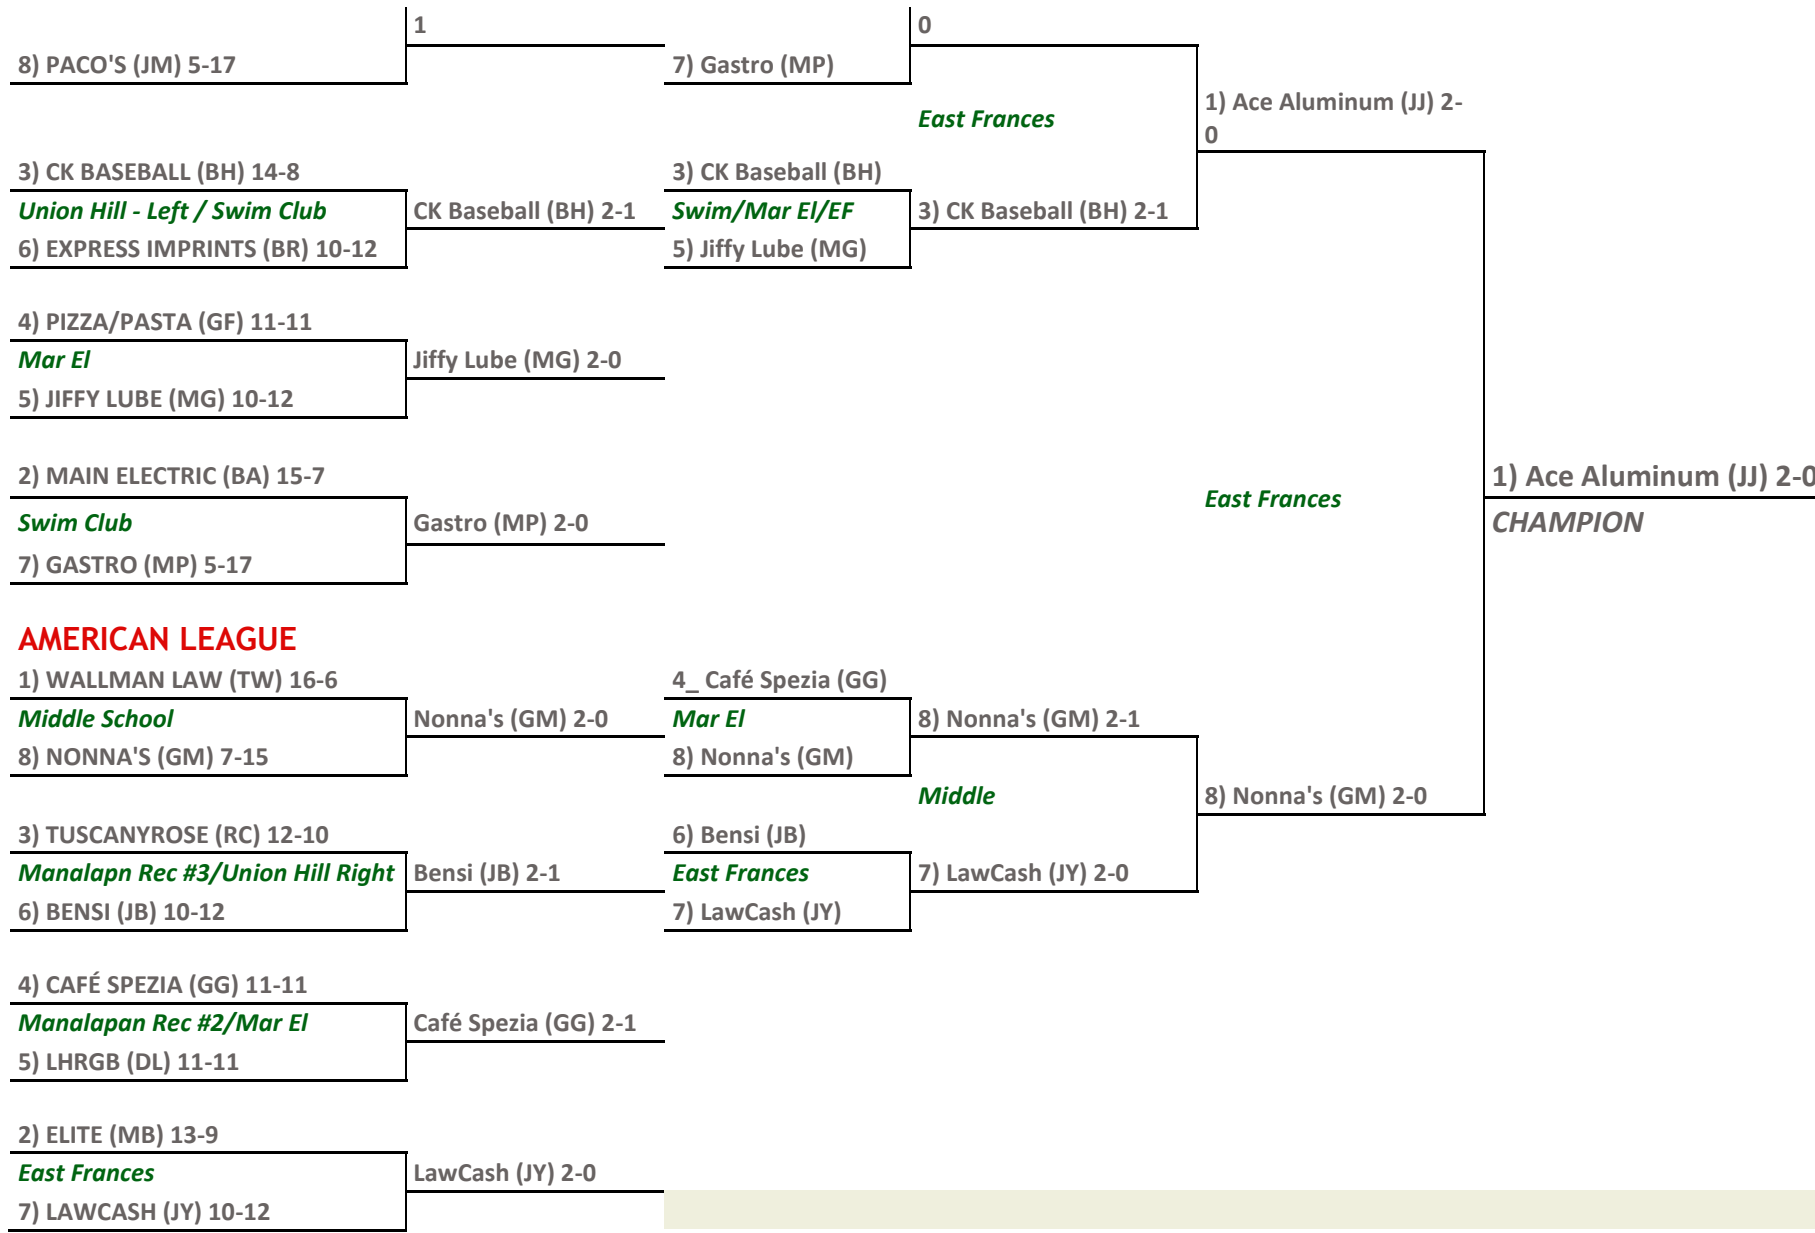

2013

American League

	W	L	Pct	GB	vs AL	vs NL	STREAK	RUNS SCORED	RUNS AGAINST	AVG RUNS	AVG RA	RUN DIFF	field seeding
6 - WALLMAN LAW (WALLMAN)	16	6	0.727		9-5	7-1	L1	248	142	11.3	6.5	4.8	1
8 - ELITE FITNESS (BEILIS)	13	9	0.591	3	9-5	4-4	L3	194	203	8.8	9.2	-0.4	5
2 - TUSCANYROSE (CARLIN)	12	10	0.545	4	7-7	5-3	L4	247	220	11.2	10.0	1.2	6
3 - CAFÉ SPEZIA (GOLDFARB)	11	11	0.500	5	8-6	3-5	W1	229	227	10.4	10.3	0.1	8
1 - LHRGB LAW (LAPINE)	11	11	0.500	5	7-7	4-4	L1	230	239	10.5	10.9	-0.4	9
5 - BENSI (BYKOFSKY)	10	12	0.455	6	6-8	4-4	W1	226	248	10.3	11.3	-1.0	11
4 - LAWCASH (YOUNGER)	10	12	0.455	6	5-9	5-3	W3	248	244	11.3	11.1	0.2	13
7 - NONNA'S (MARRONE)	7	15	0.318	9	5-9	2-6	W2	213	276	9.7	12.5	-2.9	14

National League

	W	L	Pct	GB	vs NL	vs AL	STREAK	RUNS SCORED	RUNS AGAINST	AVG RUNS	AVG RA	RUN DIFF	field seeding
10- ACE ALUMINUM (JACOBY)	16	6	0.727		11-3	5-3	W1	239	176	10.9	8.0	2.9	2
12- MAIN ELECTRIC (APPLEBAUM)	15	7	0.682	1	9-5	6-2	L2	253	221	11.5	10.0	1.5	3
16 - CK BASEBALL (HARRIS)	14	8	0.636	2	9-5	5-3	W11	212	188	9.6	8.5	1.1	4
14 - PIZZA/PASTA FACTORY (FELDMAN)	11	11	0.500	5	7-7	4-4	W1	251	253	11.4	11.5	-0.1	7
13 - JIFFY LUBE (GRANESE)	10	12	0.455	6	5-9	5-3	L1	214	222	9.7	10.1	-0.4	10
15 - EXPRESS IMPRINTS (RANDELL)	10	12	0.455	6	7-7	3-5	L3	257	256	11.7	11.6	0.0	12
9 - GASTRO OF OCEAN (POLLOCK)	5	17	0.227	11	4-10	1-7	W1	186	274	8.5	12.5	-4.0	15
11- PACOS TACOS (MAMONE)	5	17	0.227	11	4-10	1-7	L1	152	210	6.9	9.5	-2.6	16

ROUND 2

ROUND 3 - SEMIS

CHAMPIONSHIP

ROUND 1 (BEST OF 3)

September 8th

NATIONAL LEAGUE

1) ACE ALUMINUM (JJ) 16-6

1) Ace Aluminum (JJ)

Union Hill - Right/Left

Ace Aluminum (JJ) 2-

Union Hill LEFT

1) Ace Aluminum (JJ) 2-