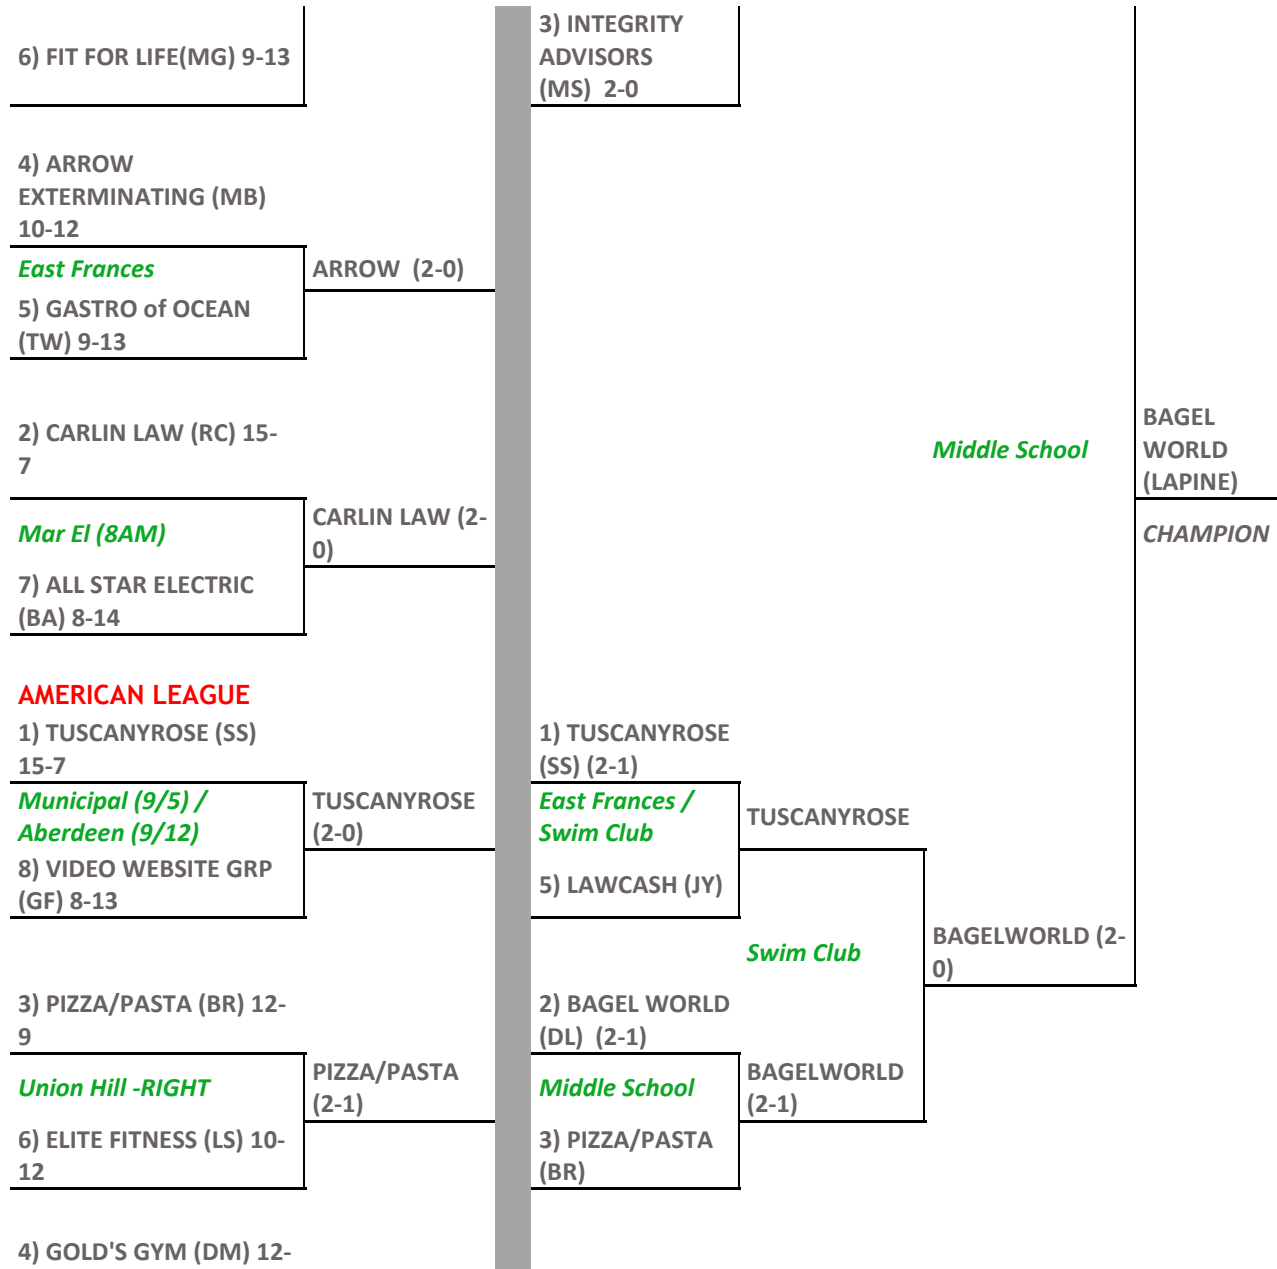

10

Mare El-Late/ Back of Swim/Middle
5) LAW CASH (JY) 10-12

LAWCASH (2-1)

2) BAGEL WORLD (DL)
14-8

Middle School

BAGEL WORLD (2-0)

7) CK BASEBALL (BH) 9-13

2009 Standings:

East Division	W	L	Pct	GB
4- y-Beilis	18	5	0.783	-
2- Schef	15	8	0.652	3
1- Granese	11	12	0.478	7
3- Dupuis	6	17	0.261	12

West Division	W	L	Pct	GB
15- y-Feldman	14	9	0.609	-
13- Carlin	14	9	0.609	-
14- Lapine	11	12	0.478	3
16- Mesmer	8	15	0.348	6

North Division	W	L	Pct	GB
9- y-Randell	18	5	0.783	-
12- Spiegel	12	11	0.522	6
11- Sollazzo	9	14	0.391	9
10- Goldfarb	5	18	0.217	13

South Division	W	L	Pct	GB
7- y-Harris	13	10	0.565	-
8- Sarcona	11	12	0.478	2
6- Roland	10	13	0.435	3
5- Zaretsky	9	14	0.391	4

ROUND 1

ROUND 2

SEMI'S

CHAMPIONSHIP